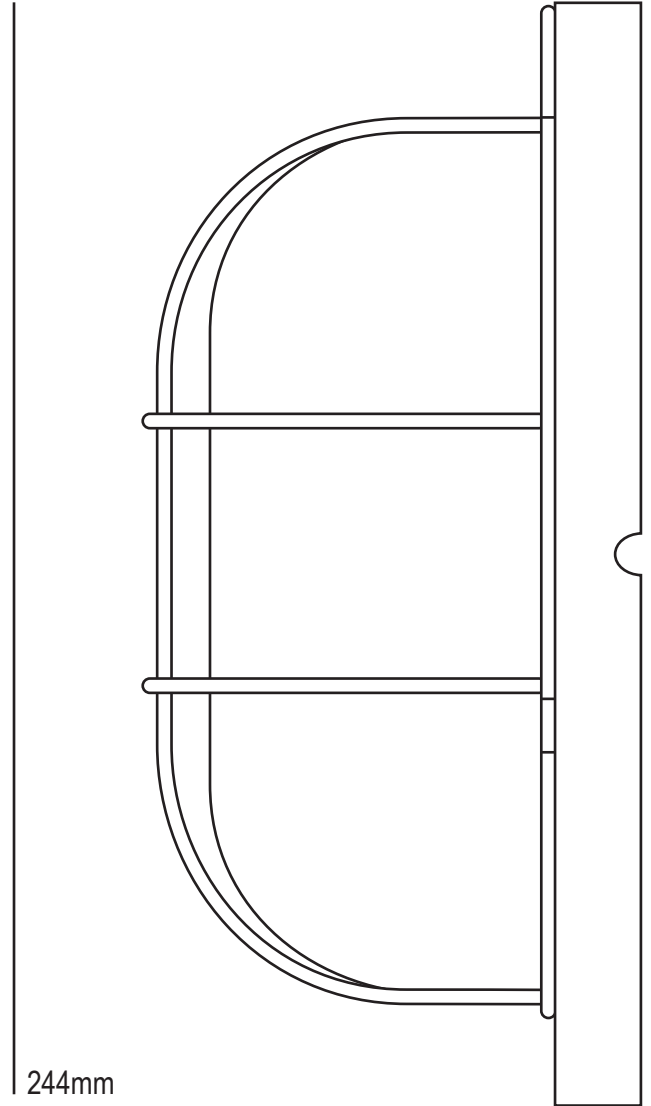

# Oval Aluminium Bulkhead With Guard 7003

Product Code	Bulb Cap	Max Wattage	Bulb Type	Height/Length	Width/Diameter	Projection
7003	E27 G24+gear	60 13	GLS CFL	244mm	150mm	110mm
<b>Available Finish</b>		Silver or black painted aluminium with galvanised wire guard				

Front View

150mm

Side View

244mm

110mm

Bulb Not Supplied  
Supplied unwired for direct connection to main supply(through backplate).  
This product is available for specific markets. Low energy CFL compatible.