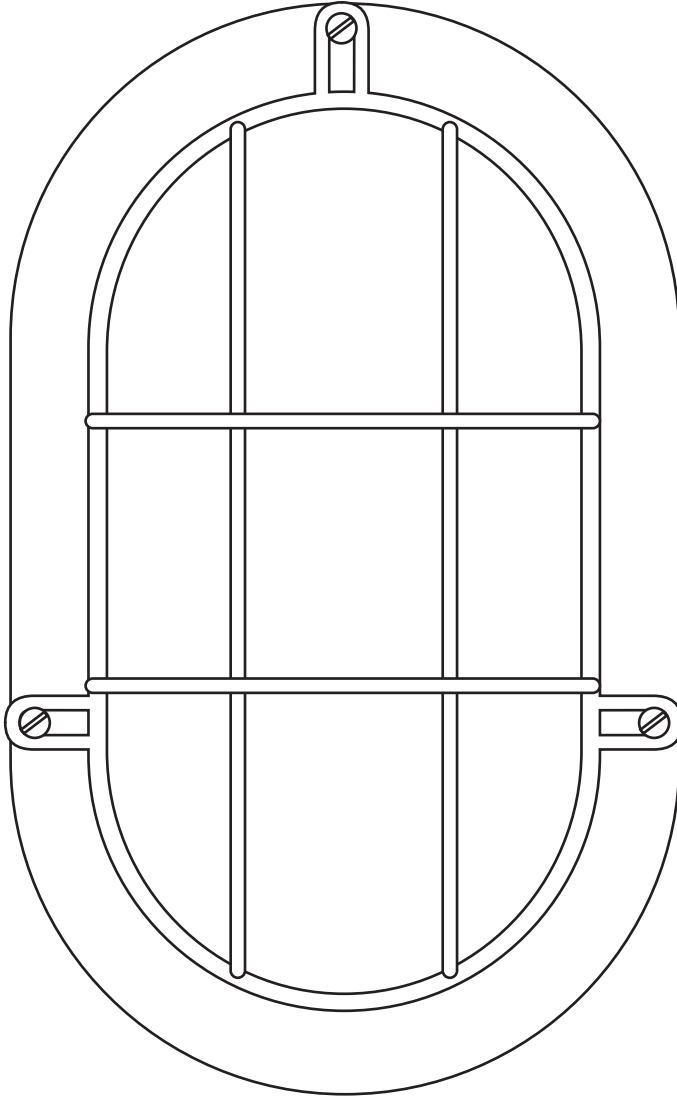

# Oval Aluminium Bulkhead With Guard 7003

Product Code	Bulb Cap	Max Wattage	Bulb Type	Height/Length	Width/Diameter	Projection
7003	E27 G24+gear	60 13	GLS CFL	244mm	150mm	110mm
<b>Available Finish</b>		Silver or black painted aluminium with galvanised wire guard				

Front View

150mm

Side View

244mm

110mm

Bulb Not Supplied  
Supplied unwired for direct connection to main supply(through backplate).  
This product is available for specific markets. Low energy CFL compatible.