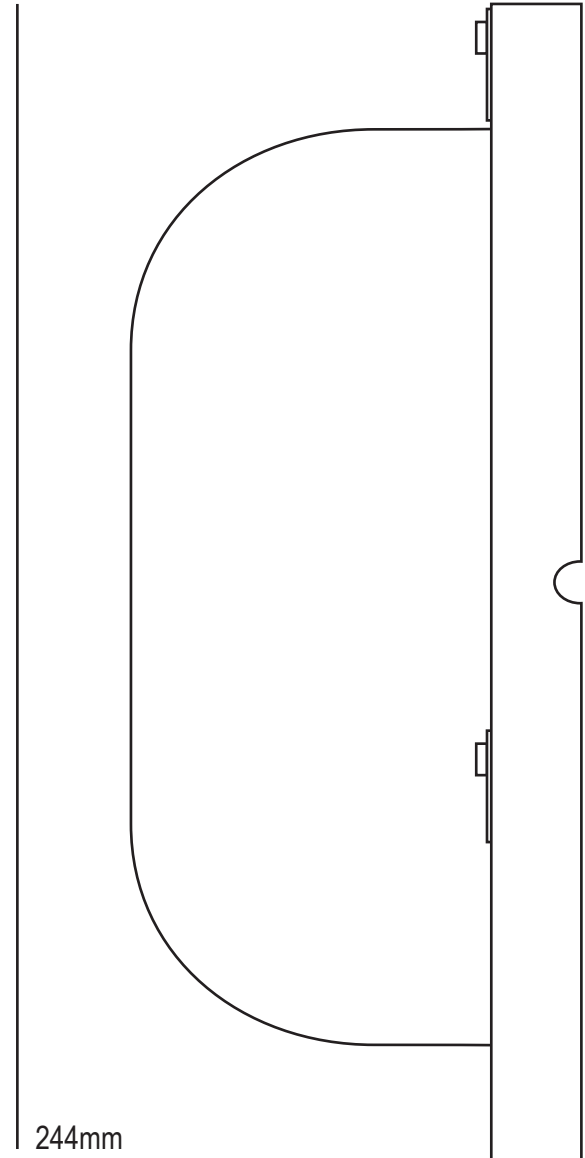

Oval Aluminium Bulkhead 7001

Product Code	Bulb Cap	Max Wattage	Bulb Type	Height/Length	Width/Diameter	Projection
7001	E27 G24+gear	60 13	GLS CFL	244mm	150mm	95mm
Available Finish		Silver or black painted aluminium				

Front View

Side View

95mm

Bulb Not Supplied
Supplied unwired for direct connection to main supply(through backplate).
This product is available for specific markets. Low energy CFL compatible.