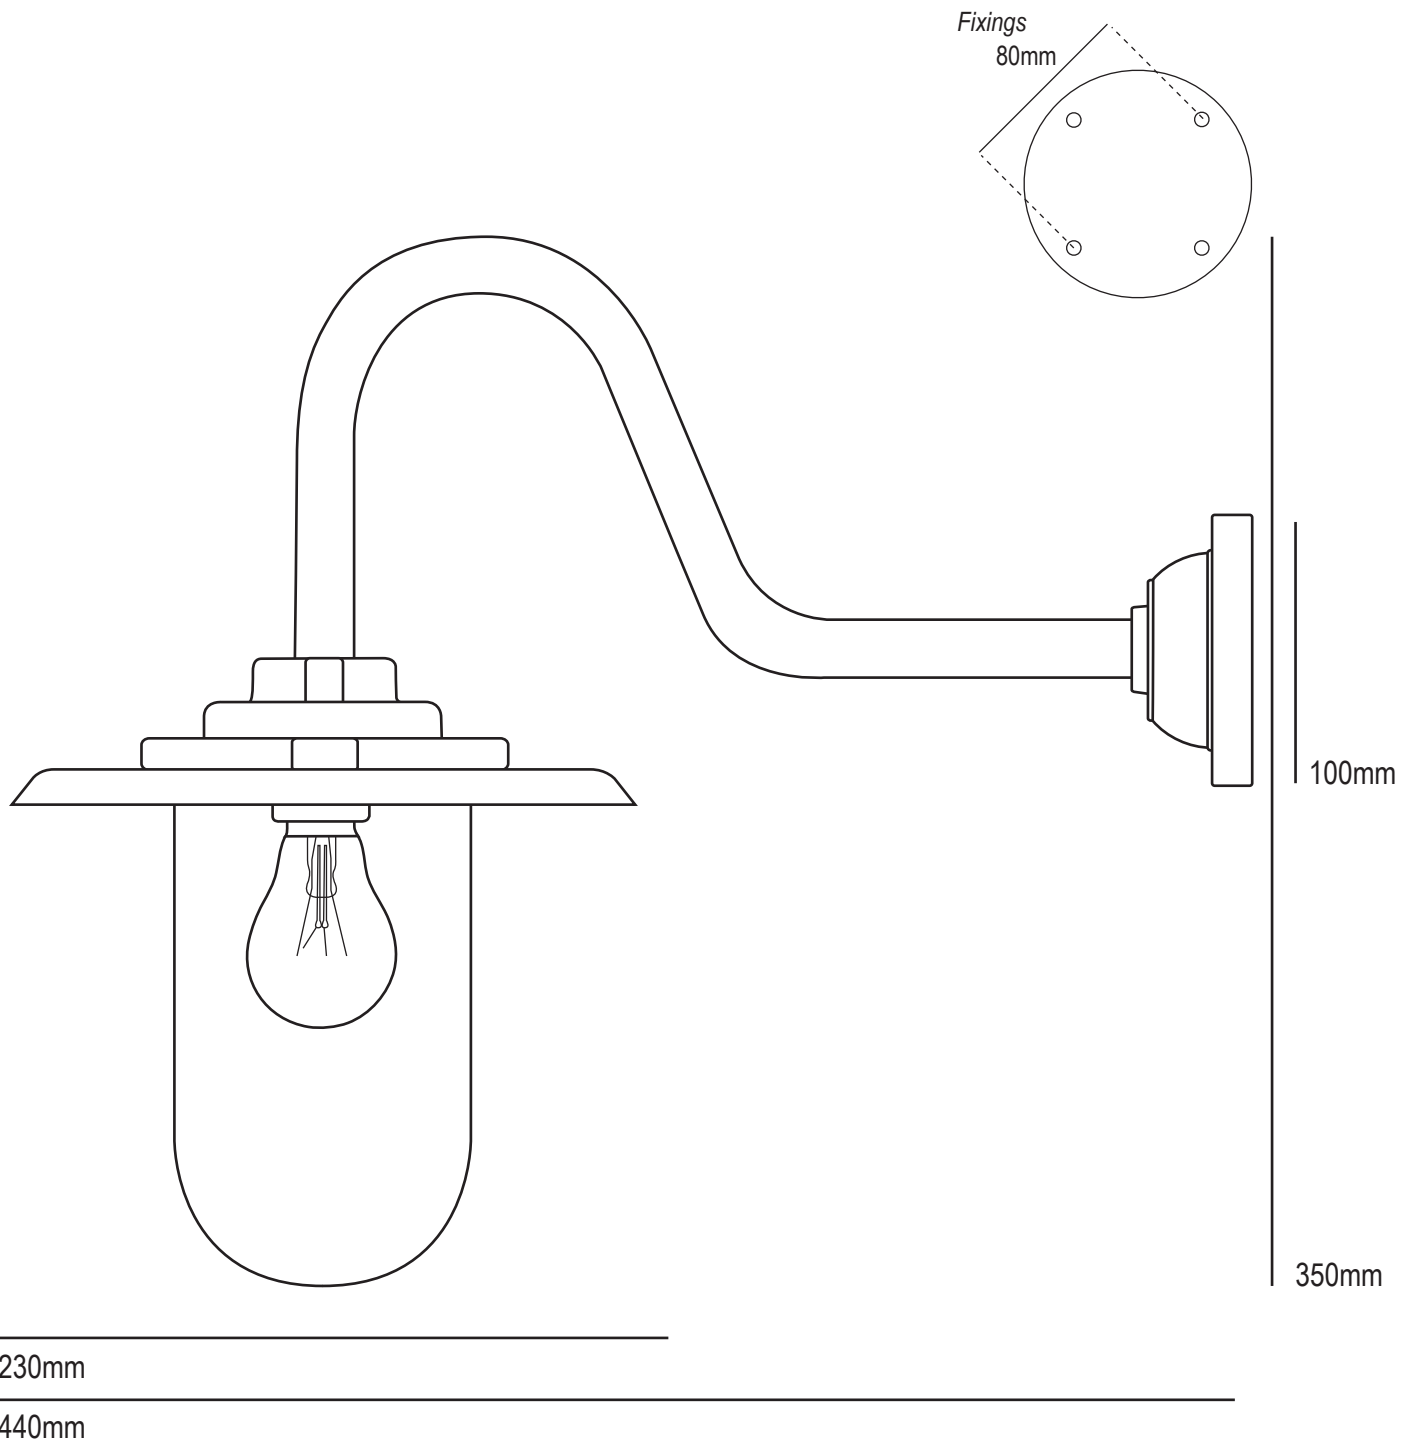

# Exterior Bracket Light 7677

Product Code	Bulb Cap	Max Wattage	Bulb Type	Height/Length	Width/Diameter	Projection
7677/GA/100	E27	100	GLS	350mm	Reflector: 230mm Backplate: 100mm	440mm
<b>Available Finish</b>		Galvanised or black, clear or frosted glass				