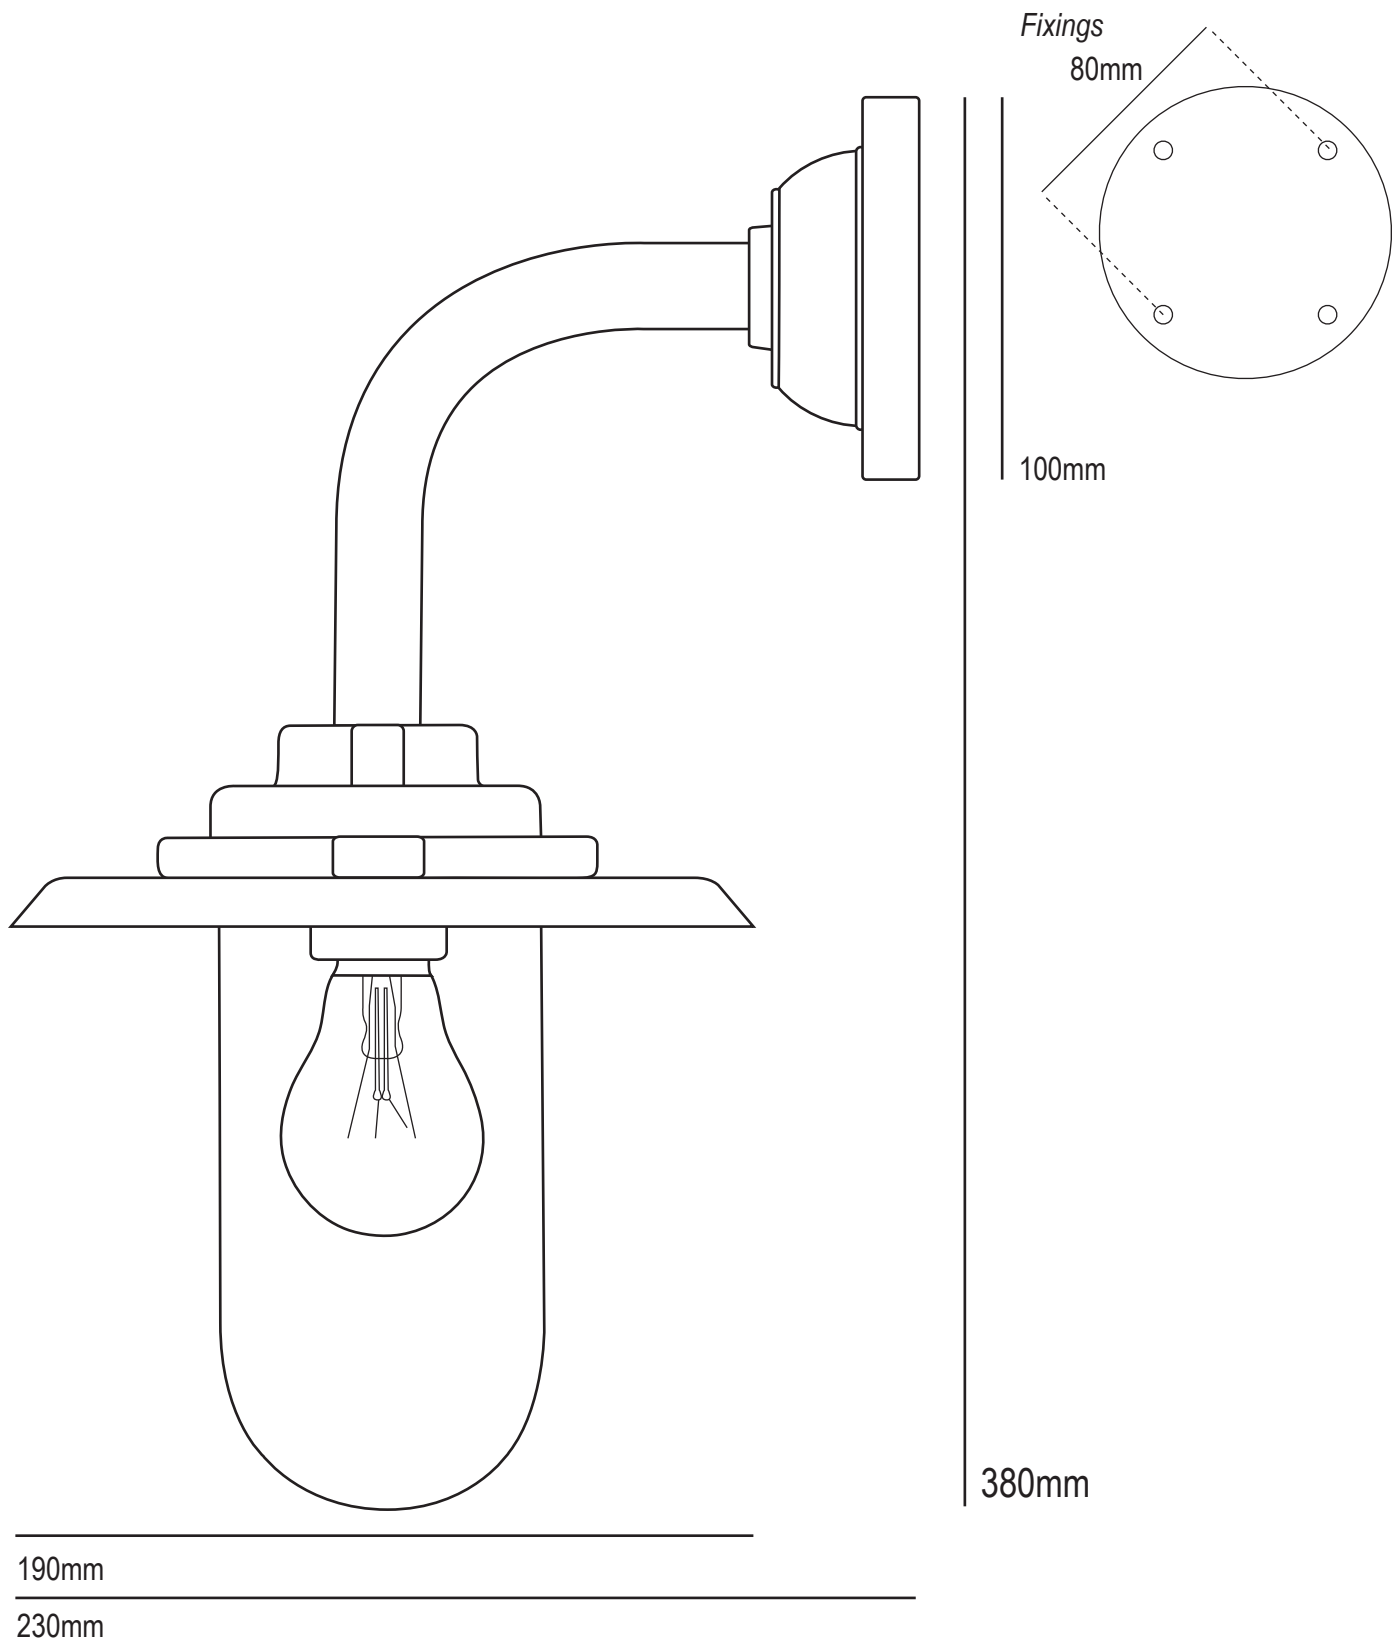

Exterior Bracket Light 7677

Product Code	Bulb Cap	Max Wattage	Bulb Type	Height/Length	Width/Diameter	Projection
7677/GA/060	E27	60	GLS	380mm	Reflector: 190mm Backplate: 100mm	230mm
Available Finish		Galvanised or black, clear or frosted glass				